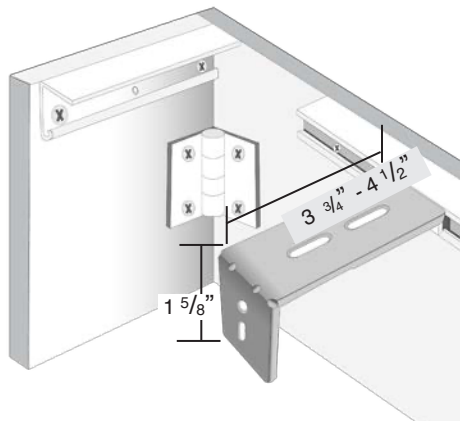

BERKELY BOX VALANCE

(Face Mount/Outside Mount)
"Clip-on brackets" available for installation to a surface behind the valance.