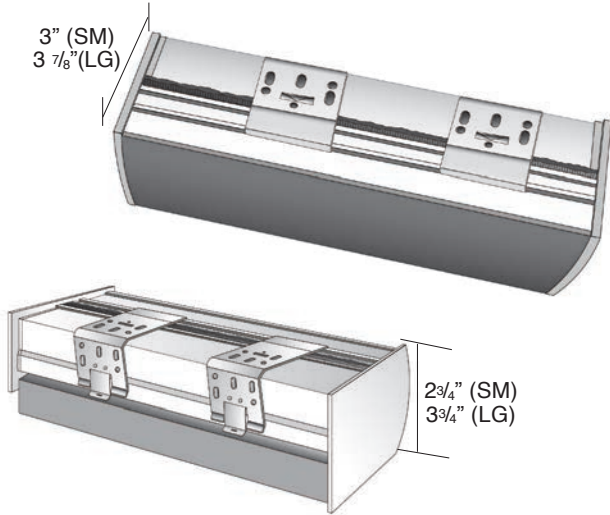

A deduction of 1/8" will be made to all IB shades.

Find Specification Notes on next page.

SPECIFICATIONS

TOP TREATMENT MOUNTING DIMENSIONS

ROUNDED CASSETTE

Small (SM) and large (LG) cassette dimensions

SQUARE CASSETTE

Small (SM) and large (LG) cassette dimensions

BERKELY BOX VALANCE

(Top Mount/Inside Mount)
"L-brackets" available for installation to an upper surface.

BERKELY BOX VALANCE

(Face Mount/Outside Mount)
"U-brackets" available for installation to a surface behind the valance.