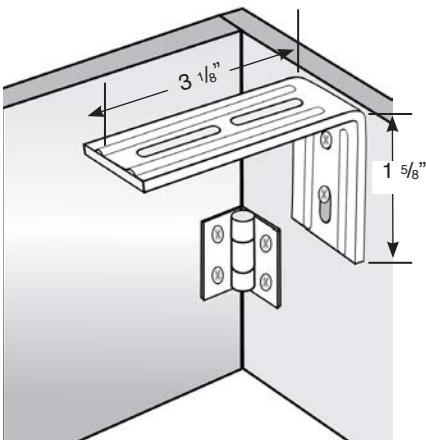

A deduction of 1/8" will be made to all IB shades.

Find Specification Notes on next page.

SPECIFICATIONS

TOP TREATMENT MOUNTING DIMENSIONS

ROUNDED CASSETTE

Small (SM) and large (LG) cassette dimensions

SQUARE CASSETTE

Small (SM) and large (LG) cassette dimensions

BERKELY BOX VALANCE

(Top Mount/Inside Mount)
"L-brackets" available for installation to an upper surface.

BERKELY BOX VALANCE

(Face Mount/Outside Mount)
"U-brackets" available for installation to a surface behind the valance.