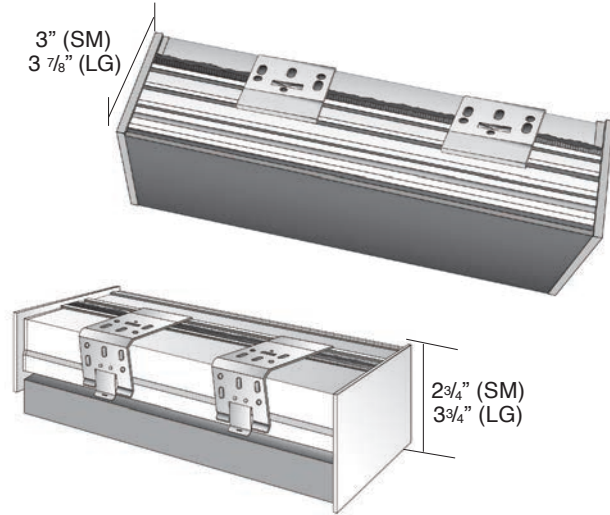

A deduction of 1/8" will be made to all IB shades.

Find Specification Notes on next page.

SPECIFICATIONS

TOP TREATMENT MOUNTING DIMENSIONS

ROUNDED CASSETTE

Small (SM) and large (LG) cassette dimensions

SQUARE CASSETTE

Small (SM) and large (LG) cassette dimensions

BERKELY BOX VALANCE

(Top Mount/Inside Mount)
"L-brackets" available for installation to an upper surface.

BERKELY BOX VALANCE

(Face Mount/Outside Mount)
"U-brackets" available for installation to a surface behind the valance.