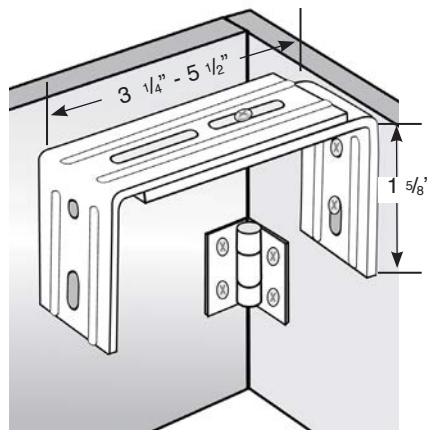

A deduction of 1/8" will be made to all IB shades.

Find Specification Notes on next page.

SPECIFICATIONS

TOP TREATMENT MOUNTING DIMENSIONS

ROUNDED CASSETTE

Small (SM) and large (LG) cassette dimensions

SQUARE CASSETTE

Small (SM) and large (LG) cassette dimensions

BERKELY BOX VALANCE

(Top Mount/Inside Mount)
"L-brackets" available for installation to an upper surface.

BERKELY BOX VALANCE

(Face Mount/Outside Mount)
"U-brackets" available for installation to a surface behind the valance.