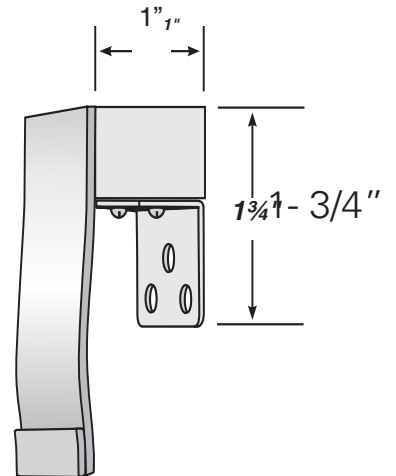

FABRIC VALANCE (FACE MOUNT) Please note fabric valances are not offered with returns and are not recommended for outside mount applications.