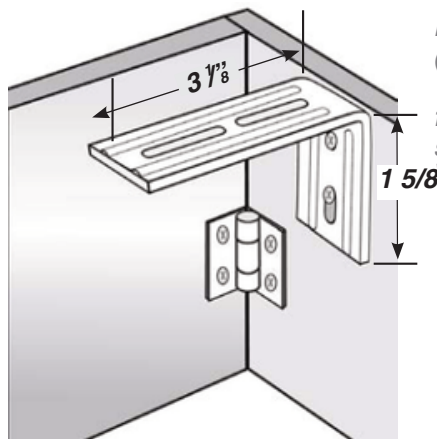

CASSETTE BRACKET

Large Cassettes

Small Cassettes

DUAL BRACKET

CORDLESS MOUNTING DIMENSIONS

CORDLESS SHADE (FACE MOUNT)

Maximum light gap 1 1/4" (standard roll, from fabric to bracket back) or reverse roll, from bottom of when shade is fully extended. For head rail to top of fabric when reverse roll, see flush mount depth shade is fully extended.

CORDLESS SHADE (TOP MOUNT)

Maximum light gap 1/2" (standard roll, from fabric to bracket back) or reverse roll, from bottom of when shade is fully extended. For head rail to top of fabric when reverse roll, see flush mount depth shade is fully extended.

SPECIFICATIONS

TOP TREATMENT MOUNTING DIMENSIONS

ROUNDED CASSETTE

Small and large cassette dimensions

SQUARE CASSETTE

View from top and bottom. Dimensions of square cassette match small and large rounded cassettes.

BOX VALANCE (TOP MOUNT) "L-brackets" available for installation to an upper surface.

BOX VALANCE (FACE MOUNT) "U-brackets" available for installation to a surface behind the valance.

FABRIC VALANCE (TOP MOUNT) Drill directly through the head rail to install fabric valances. Not recommended for outside mount applications.