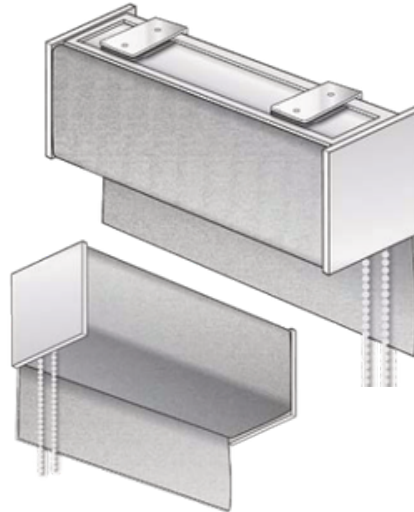

CASSETTE BRACKET

Large Cassettes

Small Cassettes

DUAL BRACKET

CORDLESS MOUNTING DIMENSIONS

CORDLESS SHADE (FACE MOUNT)

Maximum light gap 1 1/4" (standard roll, from fabric to bracket back) or reverse roll, from bottom of when shade is fully extended. For head rail to top of fabric when reverse roll, see flush mount depth shade is fully extended.

CORDLESS SHADE (TOP MOUNT)

Maximum light gap 1/2" (standard roll, from fabric to bracket back) or reverse roll, from bottom of when shade is fully extended. For head rail to top of fabric when reverse roll, see flush mount depth shade is fully extended.

SPECIFICATIONS

TOP TREATMENT MOUNTING DIMENSIONS

ROUNDED CASSETTE

Small and large cassette dimensions

SQUARE CASSETTE

View from top and bottom. Dimensions of square cassette match small and large rounded cassettes.

BOX VALANCE (TOP MOUNT) "L-brackets" available for installation to an upper surface.

BOX VALANCE (FACE MOUNT) "U-brackets" available for installation to a surface behind the valance.

FABRIC VALANCE (TOP MOUNT) Drill directly through the head rail to install fabric valances. Not recommended for outside mount applications.