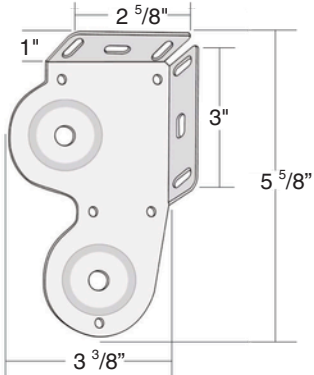

^[3] Small & Large Cassettes: **Clutch & Chain, Wand, and all remote motor options can be ordered as 2-on-1 in either small or large cassettes. 2-on-1 shades will have a 7/8" center gap.**

^[4] Cordless Easy Lift: **Shades can be ordered as narrow as 21 3/8" in open roll or 21 7/8" in cassettes with a maximum height of 60". When ordered in these widths, the shades will be made without upper stop limits, and the warranty for the cordless unit will be voided.**

^[5] Cordless Exact Lift: **Shades can be ordered as narrow as 18" with a maximum height of 60".**

SPECIFICATIONS

BRACKET DIMENSIONS

STANDARD OPEN ROLL BRACKET (Clutch and Motorized Shades)

OPEN ROLL BRACKET (Cordless Shades)

CASSETTE BRACKET

Large Cassettes

Small Cassettes

DUAL BRACKET

CORDLESS MOUNTING DIMENSIONS

CORDLESS SHADE (FACE MOUNT)

Maximum light gap 1 1/4" (standard roll, from fabric to bracket back) or reverse roll, from bottom of when shade is fully extended. For head rail to top of fabric when reverse roll, see flush mount depth shade is fully extended.