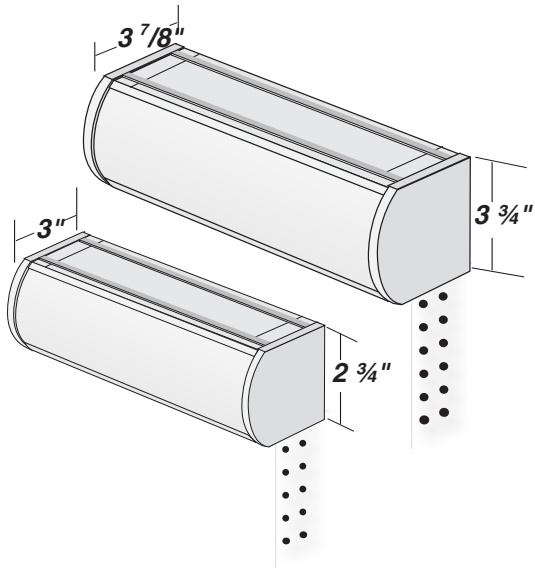

CASSETTE BRACKET

Large Cassettes

Small Cassettes

DUAL BRACKET

CORDLESS MOUNTING DIMENSIONS

CORDLESS SHADE (FACE MOUNT)

Maximum light gap 1 1/4" (standard roll, from fabric to bracket back) or reverse roll, from bottom of when shade is fully extended. For head rail to top of fabric when reverse roll, see flush mount depth shade is fully extended.

CORDLESS SHADE (TOP MOUNT)

Maximum light gap 1/2" (standard roll, from fabric to bracket back) or reverse roll, from bottom of when shade is fully extended. For head rail to top of fabric when reverse roll, see flush mount depth shade is fully extended.

SPECIFICATIONS

TOP TREATMENT MOUNTING DIMENSIONS

ROUNDED CASSETTE

Small and large cassette dimensions

SQUARE CASSETTE

View from top and bottom. Dimensions of square cassette match small and large rounded cassettes.