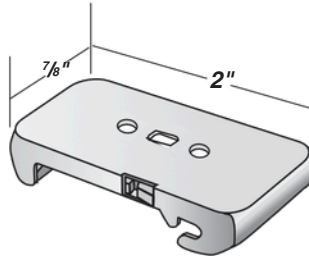

^[3] Small & Large Cassettes: **Clutch & Chain, Wand, and all remote motor options can be ordered as 2-on-1 in either small or large cassettes. 2-on-1 shades will have a 7/8" center gap.**

^[4] Cordless Easy Lift: **Shades can be ordered as narrow as 21 3/8" in open roll or 21 7/8" in cassettes with a maximum height of 60". When ordered in these widths, the shades will be made without upper stop limits, and the warranty for the cordless unit will be voided.**

^[5] Cordless Exact Lift: **Shades can be ordered as narrow as 18" with a maximum height of 60".**

SPECIFICATIONS

BRACKET DIMENSIONS

STANDARD OPEN ROLL BRACKET (Clutch and Motorized Shades)

OPEN ROLL BRACKET (Cordless Shades)

CASSETTE BRACKET

Large Cassettes

Small Cassettes

DUAL BRACKET

CORDLESS MOUNTING DIMENSIONS

CORDLESS SHADE (FACE MOUNT)

Maximum light gap 1 1/4" (standard roll, from fabric to bracket back) or reverse roll, from bottom of when shade is fully extended. For head rail to top of fabric when reverse roll, see flush mount depth shade is fully extended.