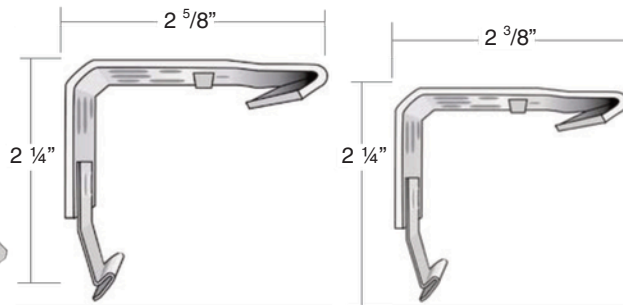

^[3] Small & Large Cassettes: **Clutch & Chain, Wand, and all remote motor options can be ordered as 2-on-1 in either small or large cassettes. 2-on-1 shades will have a 7/8" center gap.**

^[4] Cordless Easy Lift: **Shades can be ordered as narrow as 21 3/8" in open roll or 21 7/8" in cassettes with a maximum height of 60". When ordered in these widths, the shades will be made without upper stop limits, and the warranty for the cordless unit will be voided.**

^[5] Cordless Exact Lift: **Shades can be ordered as narrow as 18" with a maximum height of 60".**

SPECIFICATIONS

BRACKET DIMENSIONS

STANDARD OPEN ROLL BRACKET (Clutch and Motorized Shades)

OPEN ROLL BRACKET (Cordless Shades)

CASSETTE BRACKET

Large Cassettes

Small Cassettes

DUAL BRACKET

CORDLESS MOUNTING DIMENSIONS

CORDLESS SHADE (FACE MOUNT)

Maximum light gap 1 1/4" (standard roll, from fabric to bracket back) or reverse roll, from bottom of when shade is fully extended. For head rail to top of fabric when reverse roll, see flush mount depth shade is fully extended.