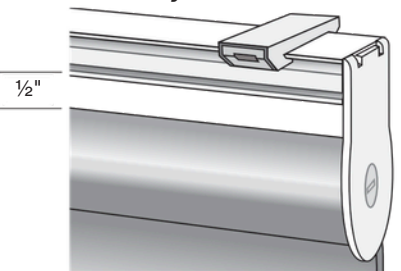

CASSETTE BRACKET

Large Cassettes

Small Cassettes

DUAL BRACKET

CORDLESS MOUNTING DIMENSIONS

CORDLESS SHADE (FACE MOUNT)

Maximum light gap 1 1/4" (standard roll, from fabric to bracket back) or reverse roll, from bottom of when shade is fully extended. For head rail to top of fabric when reverse roll, see flush mount depth shade is fully extended.

CORDLESS SHADE (TOP MOUNT)

Maximum light gap 1/2" (standard roll, from fabric to bracket back) or reverse roll, from bottom of when shade is fully extended. For head rail to top of fabric when reverse roll, see flush mount depth shade is fully extended.