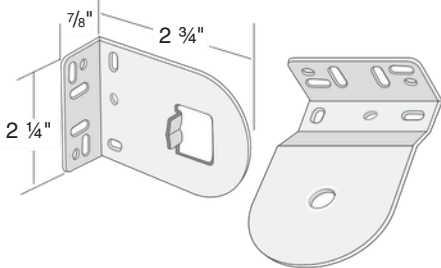

^[2] Clutch & Chain: **Spring assist is an optional assisted lift for clutch control shades. Minimum size is 24 5/8" x 12". Maximum size is 110" x 120". Spring assist is not available on dual shades.**

^[3] Small & Large Cassettes: **Clutch & Chain, Wand, and all remote motor options can be ordered as 2-on-1 in either small or large cassettes. 2-on-1 shades will have a 7/8" center gap.**

^[4] Cordless Easy Lift: **Shades can be ordered as narrow as 21 3/8" in open roll or 21 7/8" in cassettes with a maximum height of 60". When ordered in these widths, the shades will be made without upper stop limits, and the warranty for the cordless unit will be voided.**

^[5] Cordless Exact Lift: **Shades can be ordered as narrow as 18" with a maximum height of 60".**

SPECIFICATIONS

BRACKET DIMENSIONS

STANDARD OPEN ROLL BRACKET (Clutch and Motorized Shades)

OPEN ROLL BRACKET (Cordless Shades)

CASSETTE BRACKET

Large Cassettes

Small Cassettes

DUAL BRACKET

CORDLESS MOUNTING DIMENSIONS

CORDLESS SHADE (FACE MOUNT)

Maximum light gap 1 1/4" (standard roll, from fabric to bracket back) or reverse roll, from bottom of when shade is fully extended. For head rail to top of fabric when reverse roll, see flush mount depth shade is fully extended.