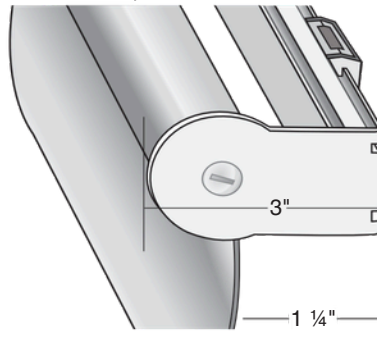

CASSETTE BRACKET

Large Cassettes

Small Cassettes

DUAL BRACKET

CORDLESS MOUNTING DIMENSIONS

CORDLESS SHADE (FACE MOUNT)

Maximum light gap 1 1/4" (standard roll, from fabric to bracket back) or reverse roll, from bottom of when shade is fully extended. For head rail to top of fabric when reverse roll, see flush mount depth shade is fully extended.

CORDLESS SHADE (TOP MOUNT)

Maximum light gap 1/2" (standard roll, from fabric to bracket back) or reverse roll, from bottom of when shade is fully extended. For head rail to top of fabric when reverse roll, see flush mount depth shade is fully extended.

SPECIFICATIONS

TOP TREATMENT MOUNTING DIMENSIONS

ROUNDED CASSETTE

Small and large cassette dimensions

SQUARE CASSETTE

View from top and bottom. Dimensions of square cassette match small and large rounded cassettes.