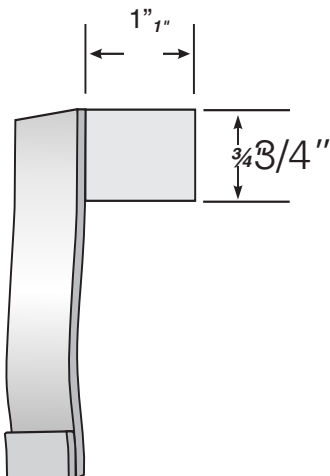

FABRIC VALANCE (TOP MOUNT) Drill directly through the head rail to install fabric valances. Not recommended for outside mount applications.