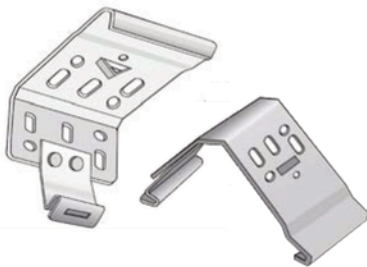

^[3] Small & Large Cassettes: **Clutch & Chain, Wand, and all remote motor options can be ordered as 2-on-1 in either small or large cassettes. 2-on-1 shades will have a 7/8" center gap.**

^[4] Cordless Easy Lift: **Shades can be ordered as narrow as 21 3/8" in open roll or 21 7/8" in cassettes with a maximum height of 60". When ordered in these widths, the shades will be made without upper stop limits, and the warranty for the cordless unit will be voided.**

^[5] Cordless Exact Lift: **Shades can be ordered as narrow as 18" with a maximum height of 60".**

SPECIFICATIONS

BRACKET DIMENSIONS

STANDARD OPEN ROLL BRACKET (Clutch and Motorized Shades)

OPEN ROLL BRACKET (Cordless Shades)

CASSETTE BRACKET

Large Cassettes

Small Cassettes

DUAL BRACKET

CORDLESS MOUNTING DIMENSIONS

CORDLESS SHADE (FACE MOUNT)

Maximum light gap 1 1/4" (standard roll, from fabric to bracket back) or reverse roll, from bottom of when shade is fully extended. For head rail to top of fabric when reverse roll, see flush mount depth shade is fully extended.