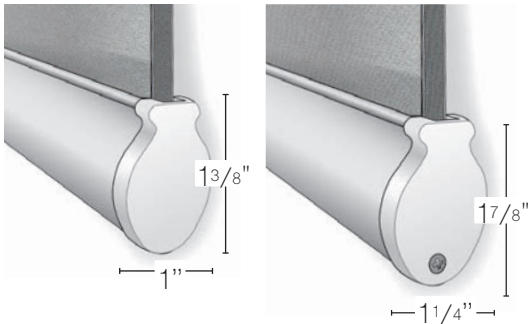

SPECIFICATIONS

INSTALLATION DIMENSIONS

BRACKET DIMENSIONS

Rounded and square cassettes

ROUNDED CASSETTE DIMENSIONS

SQUARE CASSETTE DIMENSIONS

BOTTOM BAR

Small and large* bottom bar dimensions

*A large bottom bar is required on some patterns, as noted by the Materials Reference table.

SQUARE BOTTOM BAR

CORDLESS BOTTOM BAR

SHADE PRICING - GROUP A AND B

PRICE GROUP A Asher Theo		WIDTH											
		24"	30"	36"	42"	48"	54"	60"	66"	72"	84"	96"	110"
LENGTH	36"	\$229	\$246	\$263	\$281	\$297	\$315	\$344	\$366	\$387	\$451	\$516	\$580
	42"	\$240	\$260	\$281	\$301	\$320	\$361	\$401	\$426	\$451	\$526	\$601	\$676
	48"	\$252	\$275	\$297	\$320	\$367	\$412	\$459	\$488	\$516	\$601	\$686	\$773
	54"	\$263	\$289	\$315	\$361	\$412	\$464	\$516	\$549	\$580	\$676	\$773	\$869
	60"	\$275	\$304	\$344	\$401	\$459	\$516	\$573	\$609	\$645	\$752	\$859	\$966
	66"	\$286	\$318	\$379	\$441	\$504	\$567	\$630	\$671	\$708	\$827	\$944	\$1,063
	72"	\$297	\$344	\$412	\$482	\$550	\$619	\$687	\$731	\$773	\$902	\$1,031	\$1,160
	78"	\$309	\$372	\$447	\$521	\$596	\$670	\$745	\$792	\$837	\$977	\$1,116	\$1,256
	84"	\$320	\$401	\$482	\$562	\$641	\$722	\$802	\$854	\$902	\$1,051	\$1,202	\$1,352
	90"	\$344	\$430	\$516	\$601	\$687	\$773	\$859	\$914	\$966	\$1,127	\$1,289	\$1,449
	96"	\$367	\$459	\$550	\$641	\$732	\$825	\$916	\$976	\$1,031	\$1,202	\$1,374	\$1,545
	108"	\$412	\$516	\$619	\$722	\$825	\$928	\$1,031	\$1,096	\$1,160	\$1,352	\$1,545	\$1,739