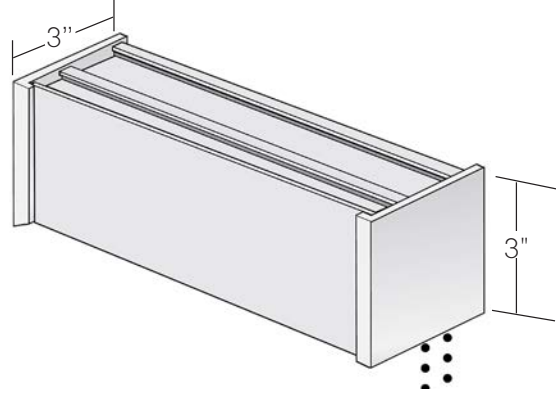

SPECIFICATIONS

INSTALLATION DIMENSIONS

BRACKET DIMENSIONS

Rounded and square cassettes

ROUNDED CASSETTE DIMENSIONS

SQUARE CASSETTE DIMENSIONS

BOTTOM BAR

Small and large* bottom bar dimensions

*A large bottom bar is required on some patterns, as noted by the Materials Reference table.

SQUARE BOTTOM BAR

CORDLESS BOTTOM BAR

SHADE PRICING - GROUP A AND B

PRICE GROUP A Asher Theo		WIDTH											
		24"	30"	36"	42"	48"	54"	60"	66"	72"	84"	96"	110"
LENGTH	36"	\$229	\$246	\$263	\$281	\$297	\$315	\$344	\$366	\$387	\$451	\$516	\$580
	42"	\$240	\$260	\$281	\$301	\$320	\$361	\$401	\$426	\$451	\$526	\$601	\$676
	48"	\$252	\$275	\$297	\$320	\$367	\$412	\$459	\$488	\$516	\$601	\$686	\$773
	54"	\$263	\$289	\$315	\$361	\$412	\$464	\$516	\$549	\$580	\$676	\$773	\$869
	60"	\$275	\$304	\$344	\$401	\$459	\$516	\$573	\$609	\$645	\$752	\$859	\$966
	66"	\$286	\$318	\$379	\$441	\$504	\$567	\$630	\$671	\$708	\$827	\$944	\$1,063
	72"	\$297	\$344	\$412	\$482	\$550	\$619	\$687	\$731	\$773	\$902	\$1,031	\$1,160
	78"	\$309	\$372	\$447	\$521	\$596	\$670	\$745	\$792	\$837	\$977	\$1,116	\$1,256
	84"	\$320	\$401	\$482	\$562	\$641	\$722	\$802	\$854	\$902	\$1,051	\$1,202	\$1,352
	90"	\$344	\$430	\$516	\$601	\$687	\$773	\$859	\$914	\$966	\$1,127	\$1,289	\$1,449
	96"	\$367	\$459	\$550	\$641	\$732	\$825	\$916	\$976	\$1,031	\$1,202	\$1,374	\$1,545
	108"	\$412	\$516	\$619	\$722	\$825	\$928	\$1,031	\$1,096	\$1,160	\$1,352	\$1,545	\$1,739