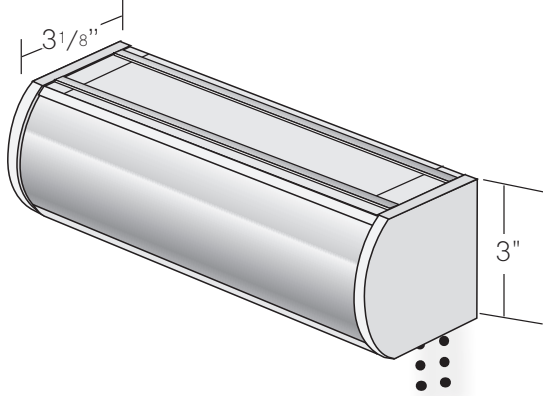

SPECIFICATIONS

INSTALLATION DIMENSIONS

BRACKET DIMENSIONS

Rounded and square cassettes

ROUNDED CASSETTE DIMENSIONS

SQUARE CASSETTE DIMENSIONS

BOTTOM BAR

Small and large* bottom bar dimensions

*A large bottom bar is required on some patterns, as noted by the Materials Reference table.

SQUARE BOTTOM BAR

CORDLESS BOTTOM BAR

SHADE PRICING - GROUP A AND B

PRICE GROUP A Asher Theo		WIDTH											
		24"	30"	36"	42"	48"	54"	60"	66"	72"	84"	96"	110"
LENGTH	36"	\$229	\$246	\$263	\$281	\$297	\$315	\$344	\$366	\$387	\$451	\$516	\$580
	42"	\$240	\$260	\$281	\$301	\$320	\$361	\$401	\$426	\$451	\$526	\$601	\$676
	48"	\$252	\$275	\$297	\$320	\$367	\$412	\$459	\$488	\$516	\$601	\$686	\$773
	54"	\$263	\$289	\$315	\$361	\$412	\$464	\$516	\$549	\$580	\$676	\$773	\$869
	60"	\$275	\$304	\$344	\$401	\$459	\$516	\$573	\$609	\$645	\$752	\$859	\$966
	66"	\$286	\$318	\$379	\$441	\$504	\$567	\$630	\$671	\$708	\$827	\$944	\$1,063
	72"	\$297	\$344	\$412	\$482	\$550	\$619	\$687	\$731	\$773	\$902	\$1,031	\$1,160
	78"	\$309	\$372	\$447	\$521	\$596	\$670	\$745	\$792	\$837	\$977	\$1,116	\$1,256
	84"	\$320	\$401	\$482	\$562	\$641	\$722	\$802	\$854	\$902	\$1,051	\$1,202	\$1,352
	90"	\$344	\$430	\$516	\$601	\$687	\$773	\$859	\$914	\$966	\$1,127	\$1,289	\$1,449
	96"	\$367	\$459	\$550	\$641	\$732	\$825	\$916	\$976	\$1,031	\$1,202	\$1,374	\$1,545
	108"	\$412	\$516	\$619	\$722	\$825	\$928	\$1,031	\$1,096	\$1,160	\$1,352	\$1,545	\$1,739