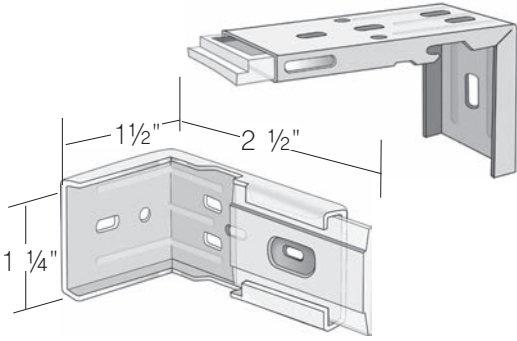

A deduction of ¼" will be made to all IB shades.

^[1] Fabric Widths: Check the Materials Reference table for individual fabric maximum width.

^[2] Cordless Shades: Cordless shades can be ordered with a minimum width of 20" for shades up to 60" long.

SPECIFICATIONS

INSTALLATION DIMENSIONS

BRACKET DIMENSIONS

Rounded and square cassettes

ROUNDED CASSETTE DIMENSIONS

SQUARE CASSETTE DIMENSIONS

BOTTOM BAR

Small and large* bottom bar dimensions