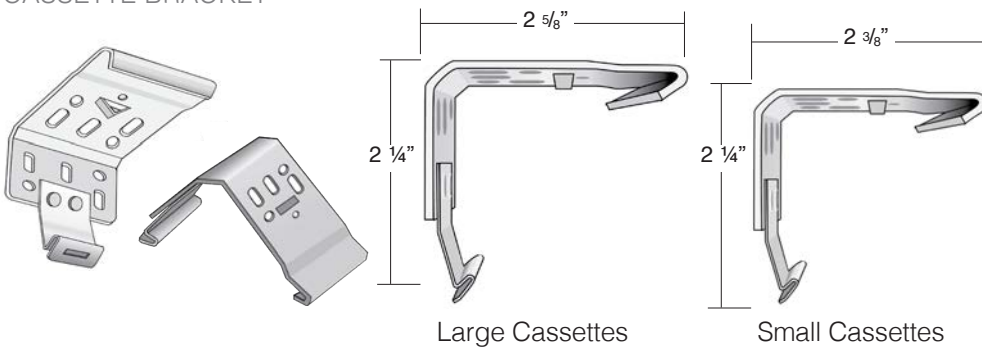

## BRACKET DIMENSIONS

STANDARD OPEN ROLL BRACKET  
(Clutch and Motorized Shades)

OPEN ROLL BRACKET  
(Cordless Shades)

CASSETTE BRACKET

DUAL BRACKET

CORDLESS MOUNTING DIMENSIONS

CORDLESS SHADE (FACE MOUNT)

Maximum light gap 1 1/4" (standard roll, from fabric to bracket back) when shade is fully extended. For reverse roll, see flush mount depth.