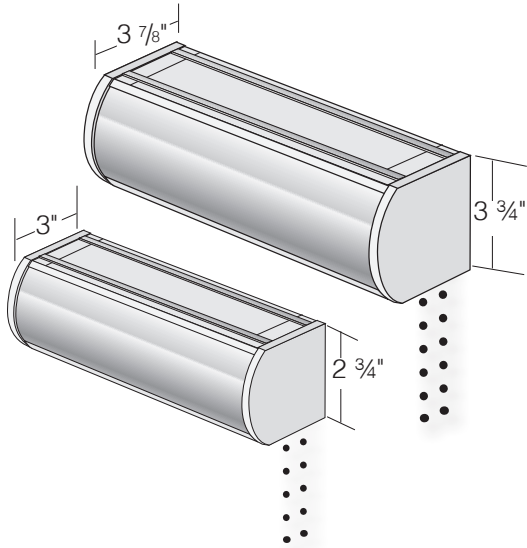

SPECIFICATIONS

TOP TREATMENT MOUNTING DIMENSIONS

ROUNDED CASSETTE

Small and large cassette dimensions