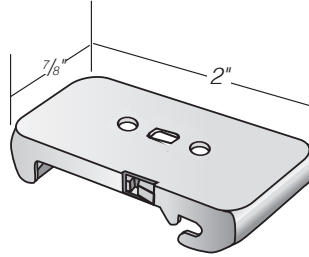

OPEN ROLL BRACKET
(Cordless Shades)