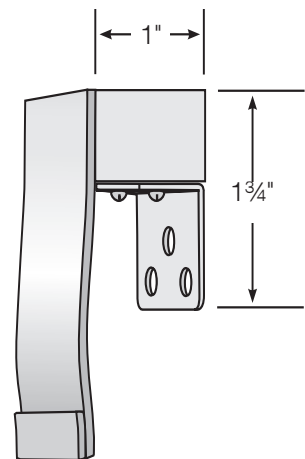

FABRIC VALANCE (FACE MOUNT)

Please note fabric valances are not offered with returns and are not recommended for outside mount applications.