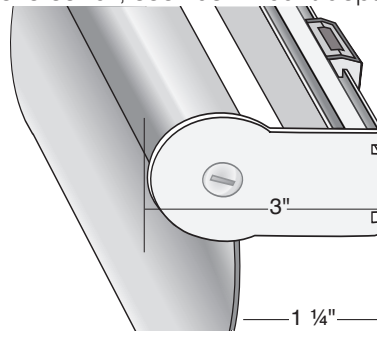

## BRACKET DIMENSIONS

STANDARD OPEN ROLL BRACKET  
(Clutch and Motorized Shades)

OPEN ROLL BRACKET  
(Cordless Shades)

CASSETTE BRACKET

DUAL BRACKET

CORDLESS MOUNTING DIMENSIONS

CORDLESS SHADE (FACE MOUNT)

Maximum light gap 1 1/4" (standard roll, from fabric to bracket back) when shade is fully extended. For reverse roll, see flush mount depth.