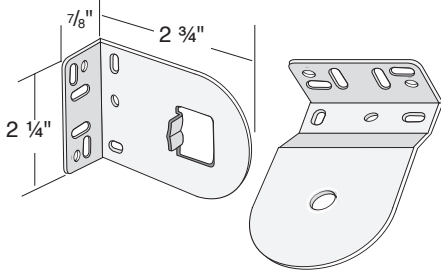

SPECIFICATIONS

BRACKET DIMENSIONS

STANDARD OPEN ROLL BRACKET
(Clutch and Motorized Shades)