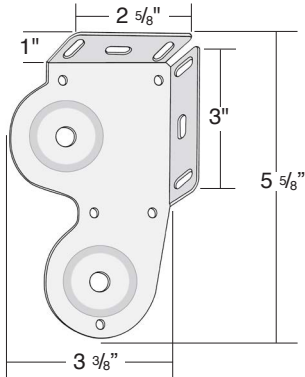

## BRACKET DIMENSIONS

STANDARD OPEN ROLL BRACKET  
(Clutch and Motorized Shades)

OPEN ROLL BRACKET  
(Cordless Shades)

CASSETTE BRACKET

DUAL BRACKET

CORDLESS MOUNTING DIMENSIONS

CORDLESS SHADE (FACE MOUNT)

Maximum light gap 1 1/4" (standard roll, from fabric to bracket back) when shade is fully extended. For reverse roll, see flush mount depth.