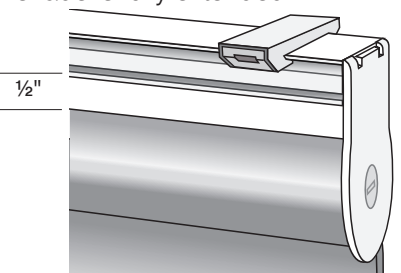

CORDLESS SHADE (TOP MOUNT)

Maximum light gap 1/2" (standard or reverse roll, from bottom of head rail to top of fabric) when shade is fully extended.