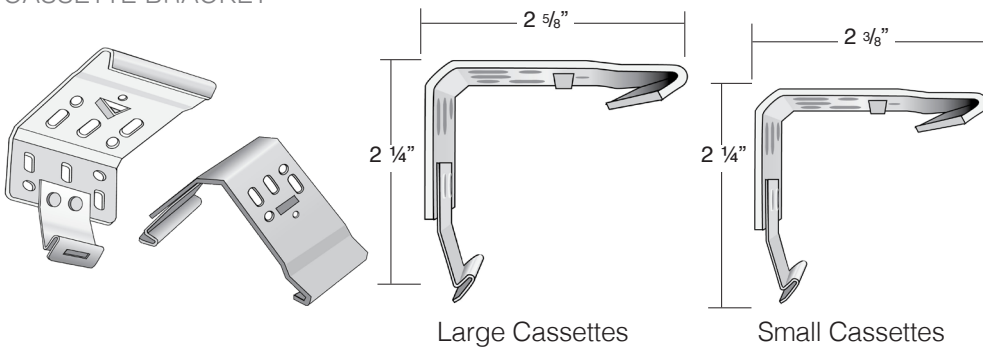

## OPEN ROLL SHADES

- Clutch and motorized open roll shades come standard with silver brackets and color-coordinated bracket covers. White and black brackets are also available and are not supplied with bracket covers.
- Cordless open roll shades are available with either white or black raceway bar, installation brackets, and color-coordinated end caps.

## BRACKET DIMENSIONS

STANDARD OPEN ROLL BRACKET  
(Clutch and Motorized Shades)

CASSETTE BRACKET