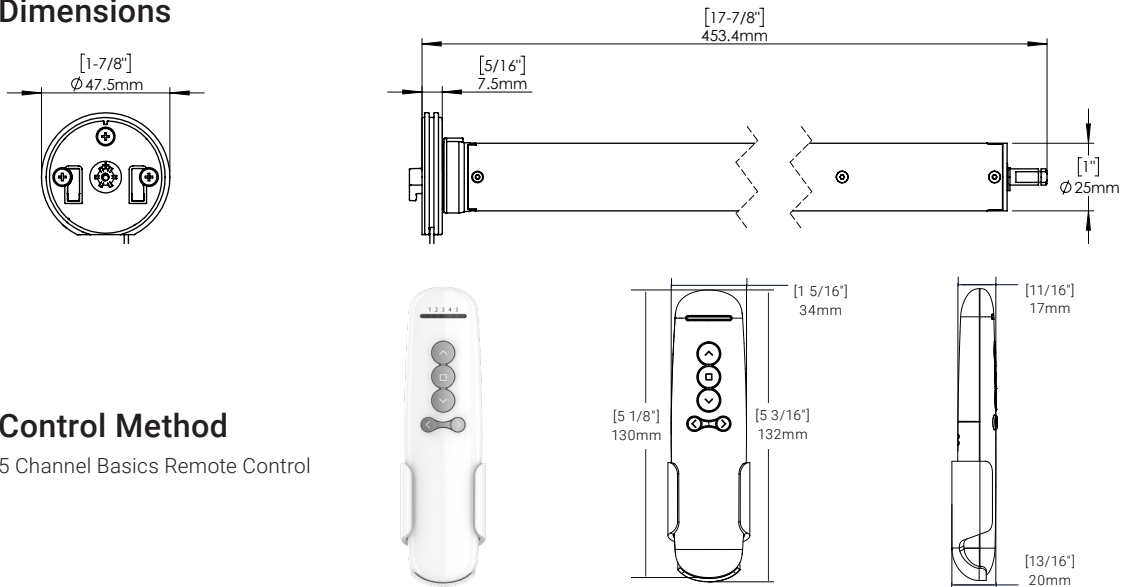

### Retrofit

Upgrade manual shade systems by simply swapping the clutch for a motor, eliminating the need to re-make the shade.

### Remote Control

A 5 Channel Remote Control with a sleek design is used to operate the motor with basic up, down and stop functionality.

### Dimensions